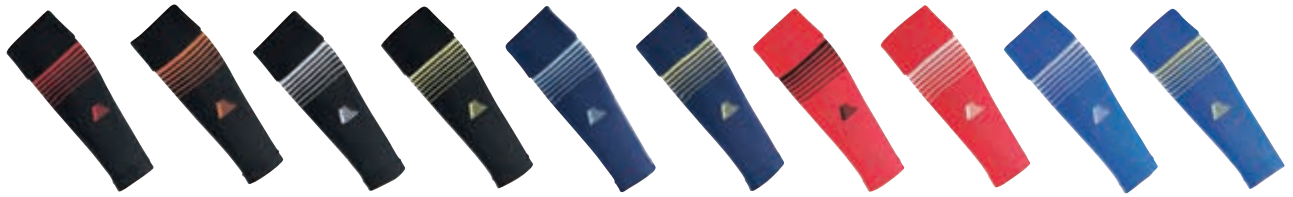

# METZ SOCK SLEEVES

**NEW**

- Heavyweight pro quality
- Graded contrast stripe with Pendle logo
- Elasticated turn over top
- For use with Pendle Grip socks (see below)

YOUTH (2-6)  
ADULTS (7-11)

**£4.09**  
**£4.99**