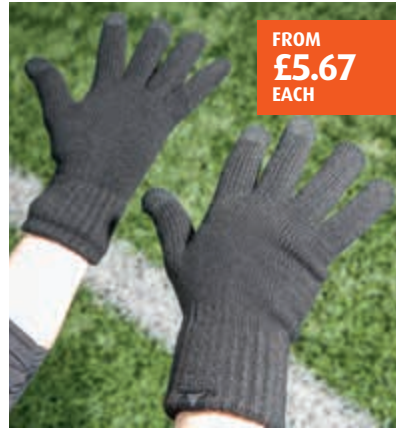

FROM
£5.67
EACH

THERMAL GLOVES

Black, 100% Acrylic, fleece lining, touchscreen ready. SY/Y/M/L. For sizing guide see page 5.

Each **BUY 15**

Kids - SY, Y **£5.99** **£85**

Adults - M, L **£7.25** **£105**