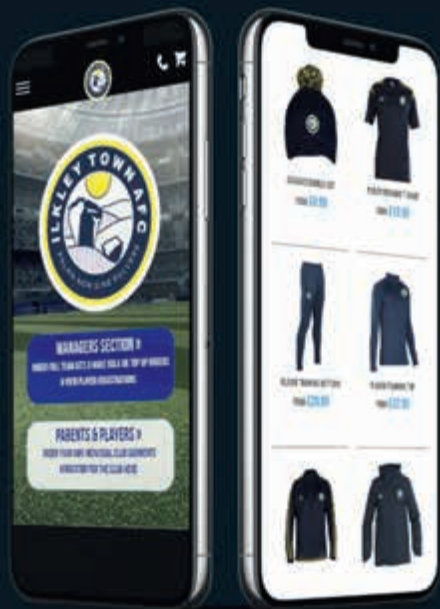

set up an online **CLUB SHOP**

KIT BUYING MADE EASY

pendlesportswear.co.uk/club-shop-info

STANDARDISE KIT & UNIFORM You control what people can order

You decide which products and customisation can be shown on your shop. This way everyone is wearing the same official club kit or uniform.

RECEIVE EXTRA SAVINGS Get the best deal

There is potential to receive extra savings on clothing either by discount, which is automatically applied to each order or by rebate, which is credited to your account quarterly to be used by the club or school at a later date.

QUICKEST & EASIEST WAY TO ORDER Take the hassle out of buying kit

All products including the badge and all printing requirements are automatically shown and easy to order. The extra savings on all team kit deals are also added before you confirm and we despatch your order in only 2 working days!

INDUSTRY LEADING QUALITY AS STANDARD Quality garments guaranteed

Since 1977, all Pendle products have been designed in house to industry leading quality standards, fully tested by industry specialists and overseen by Pendle, allowing us to have complete control on the quality of all items despatched from our premises.

ADD PLAYER REGISTRATION & WEBSITE FREE FACILITIES - SignOnline & Club+

SignOnline allows everyone in your club to register for the season & pay their subs online. For the full list of features, visit our SignOnline page. CLUB+ is the definitive website & app to manage your club. It's the easiest way to communicate and interact with players, parents and club officials. For the full list of features, visit our CLUB+ page.

Don't just take our word for it, join over 1900 clubs & schools already using a Pendle online shop.

SAMPLE HOTLINE

Please send for a sample to see our great quality products and to check if you are not familiar with our sizes.

Sample strip despatched same day (if ordered by 2pm)
on 14 day FREE approval (only pay return postage).

tel: 01943 601938

www.pendlesportswear.co.uk
enquiries@footballkit.co.uk

PENDLE SPORTSWEAR Ltd.
1 Little Lane, Ilkley, West Yorkshire, LS29 8UG
Opening Times: Monday to Friday 9.00 - 5.30
Saturday 9.00 - 12.30